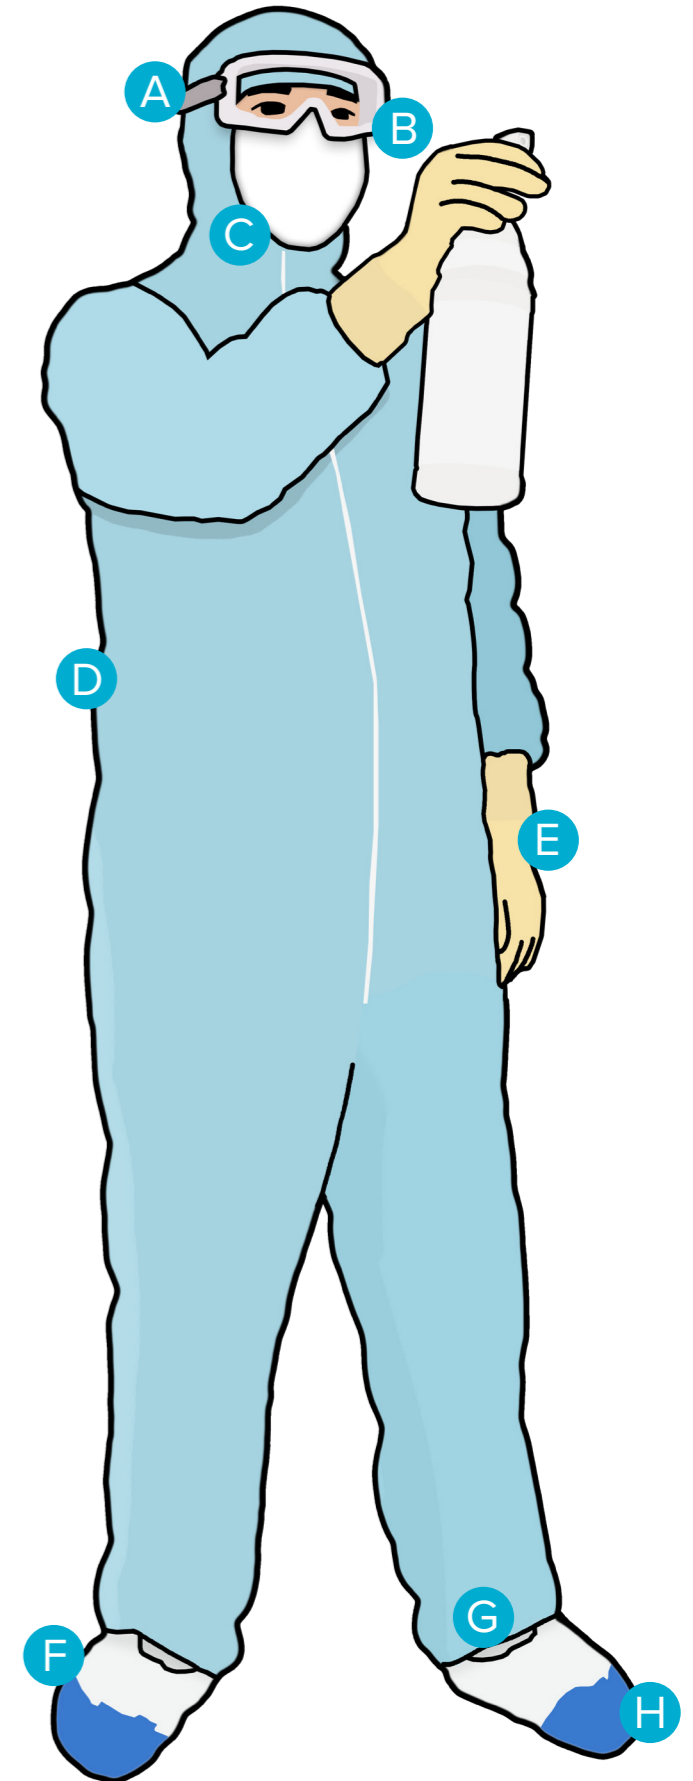

# EXAMPLE OF A CLEANROOM GOWNING AREA

## PRODUCTS

- |                            |                        |
|----------------------------|------------------------|
| 1. Clear Door Locker       | 6. Disposable Coverall |
| 2. Waste Sack Holder       | 7. Cleanroom Socks     |
| 3. Bin Liner               | 8. Shoe Covers         |
| 4. Pre-Saturated Tub Wipes | 9. Cleanroom Gloves    |
| 5. Step-Over Bench*        | 10. Goggles            |