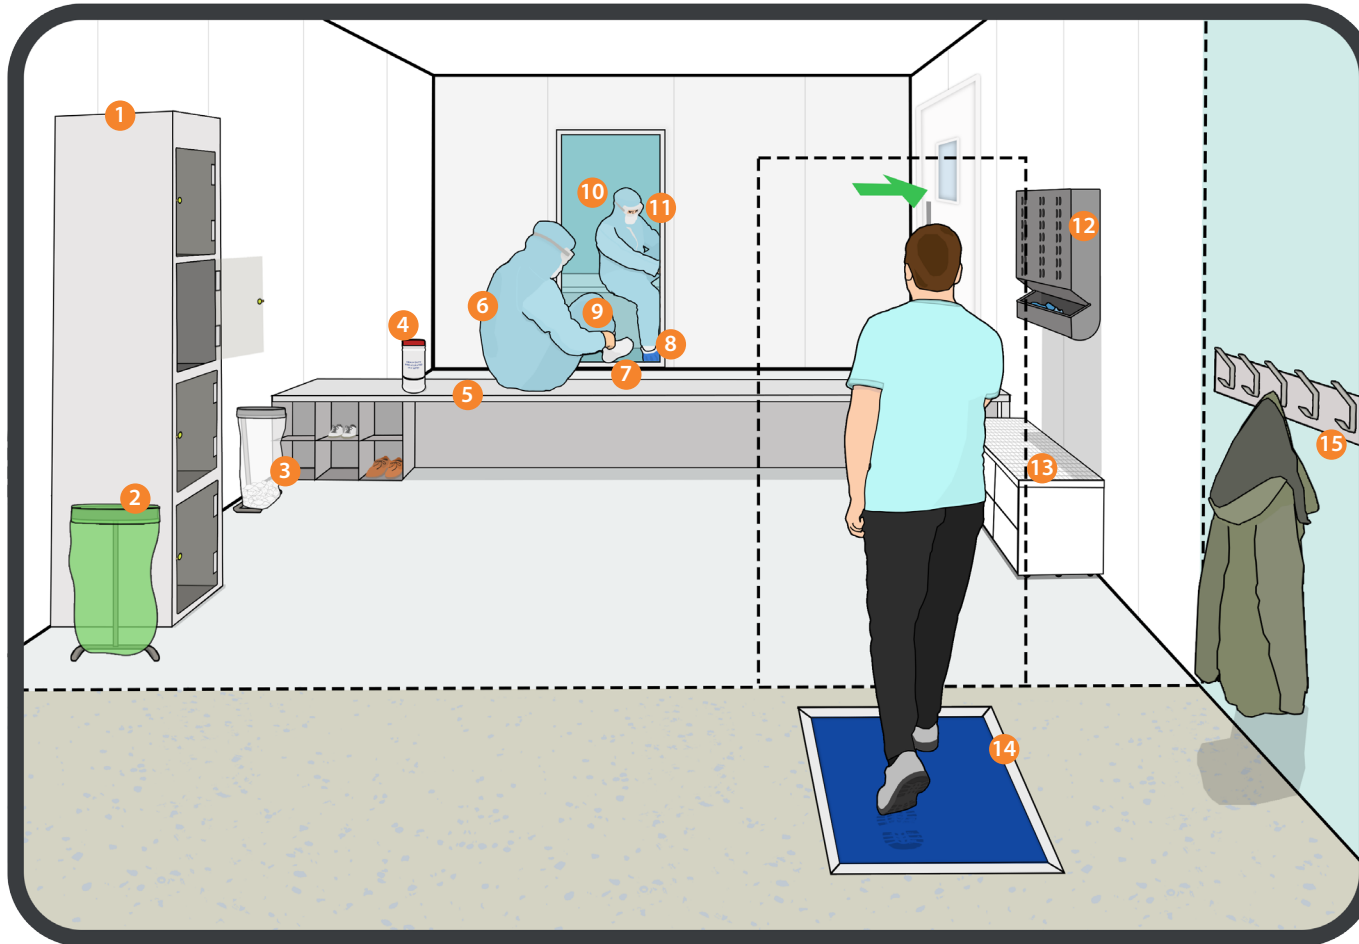

EXAMPLE OF A CLEANROOM GOWNING AREA

For our full
range of
**Guides &
Resources**
scan here

PRODUCTS

- | | | | | | |
|----------------------|----------------------|---------------------|------------------|--------------------|---------------|
| 1. Clear Door Locker | 2. Waste Sack Holder | 3. Refuse Sack | 4. IPA Tub Wipes | 5. Step-Over Bench | 6. Coverall |
| 7. Cleanroom Sock | 8. Shoe Cover | 9. Cleanroom Gloves | 10. Goggles | 11. Face Mask | 12. Dispenser |
| 13. Storage Unit | 14. Adhesive Mat | 15. Clothes Hooks | | | |